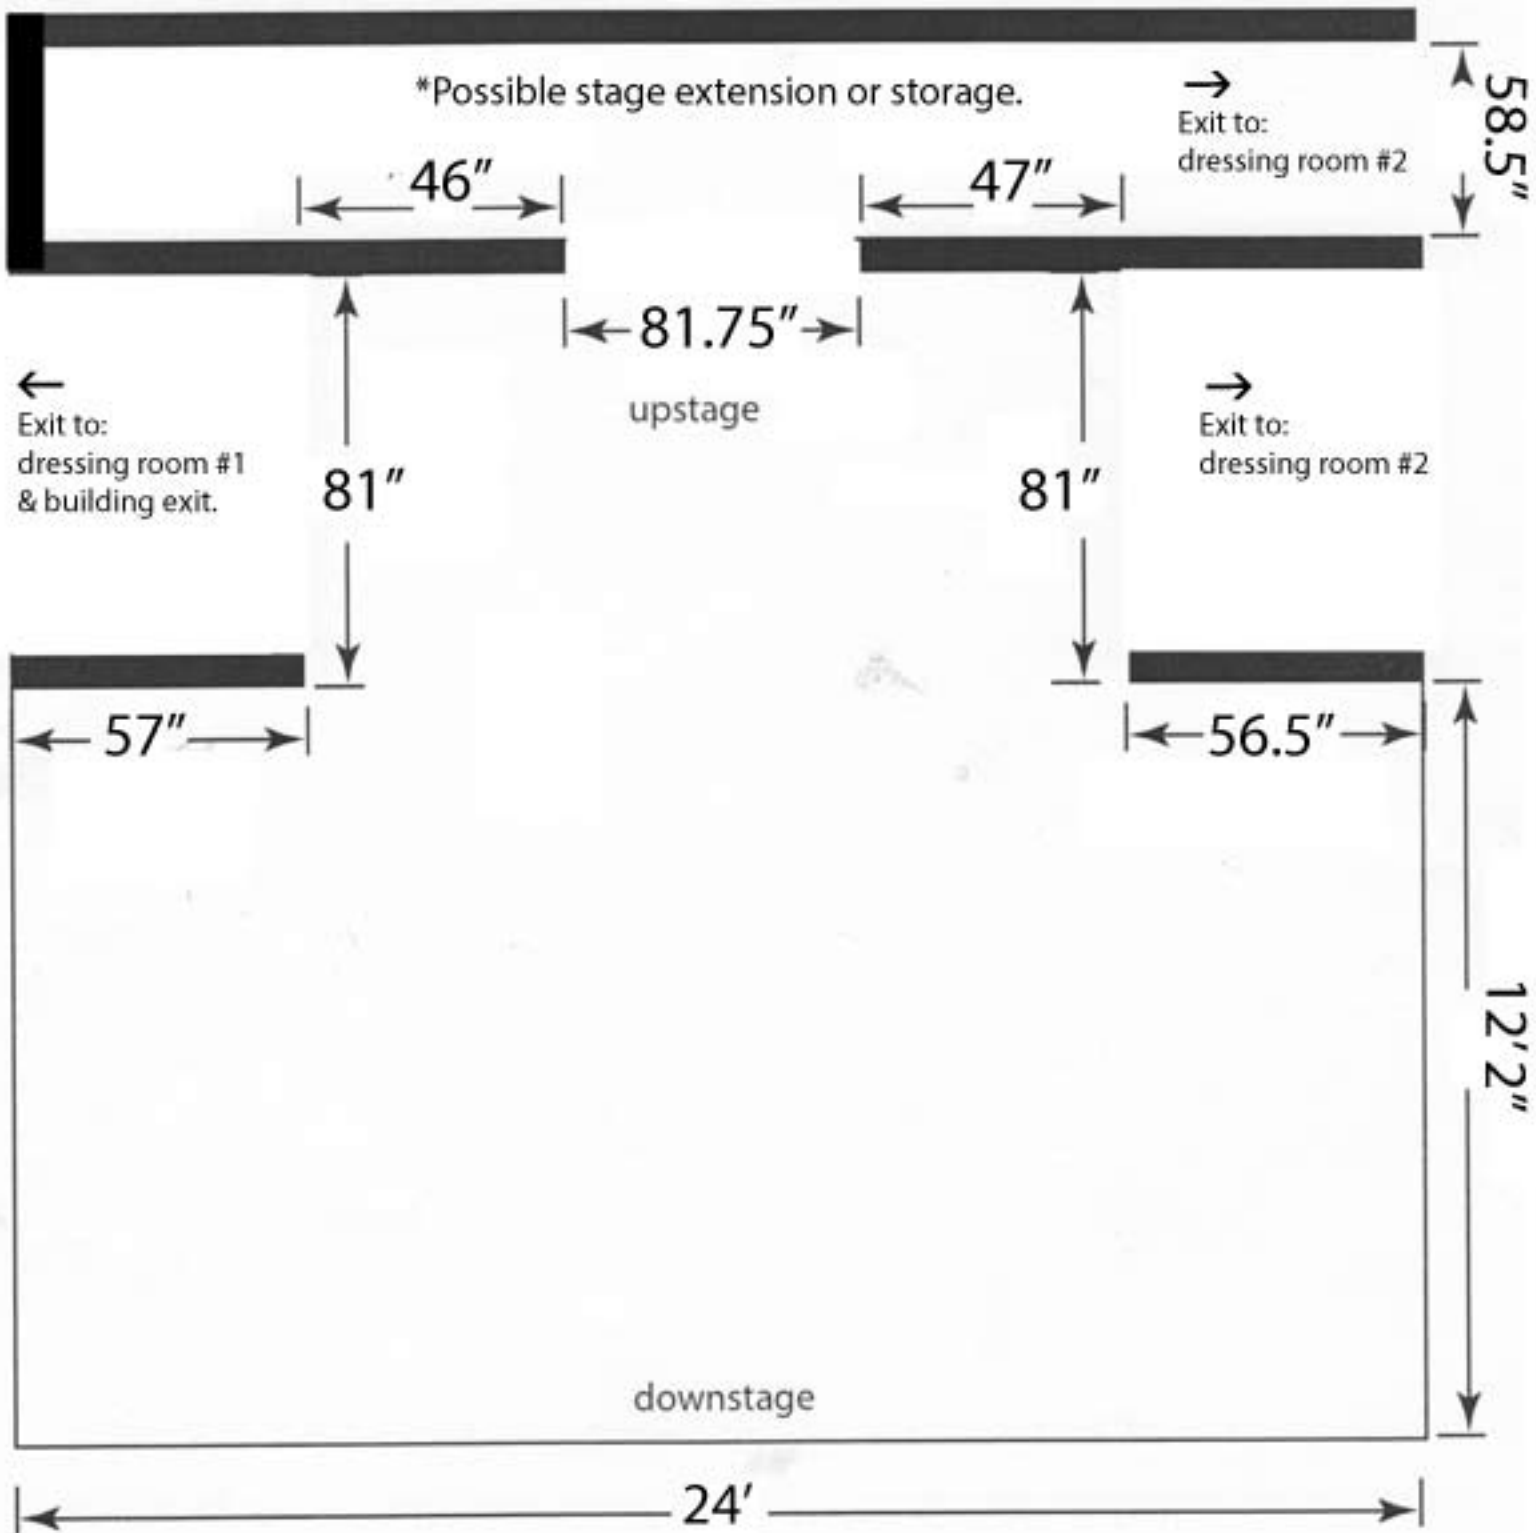

Fremont Centre Theatre Stage Floor Plan

Stage is 10" high.